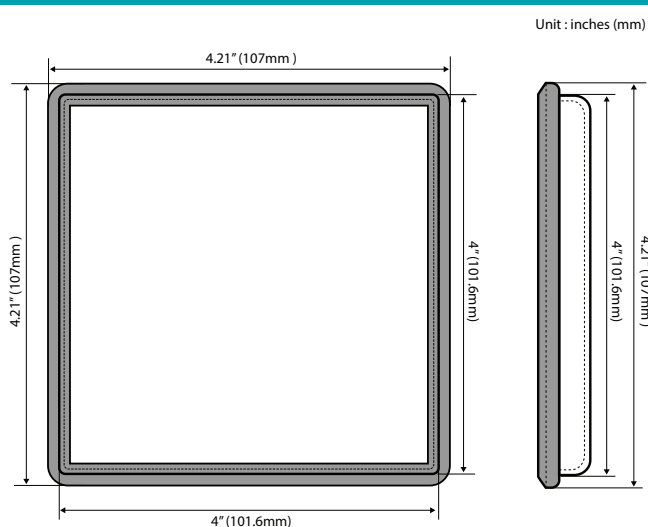

ORDERING INFORMATION

Model

IP66/NEMA4X Protection Cover

Accuenergy Corp.

Los Angeles - Toronto - Beijing - Pretoria

North America Toll Free: 1-877-721-8908

Web: www.accuenergy.com

Email: marketing@accuenergy.com

ACCUEENERGY
MAKE ENERGY USAGE SMARTER