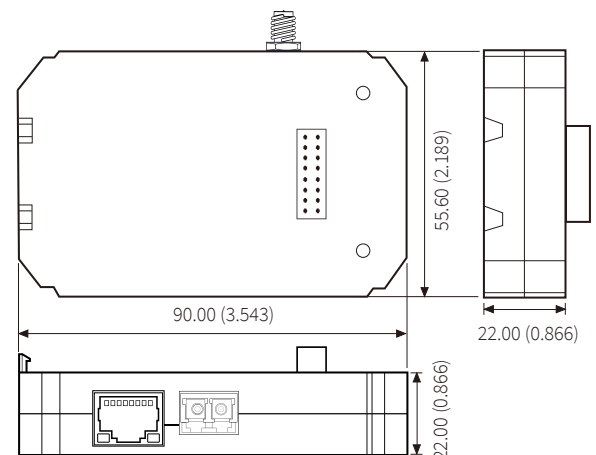

DIMENSIONS

Accuenergy Corp.

Los Angeles - Toronto - Beijing - Pretoria

North America Toll Free: 1-877-721-8908

Web: www.accuenergy.com

Email: marketing@accuenergy.com

ACCUEENERGY
MAKE ENERGY USAGE SMARTER